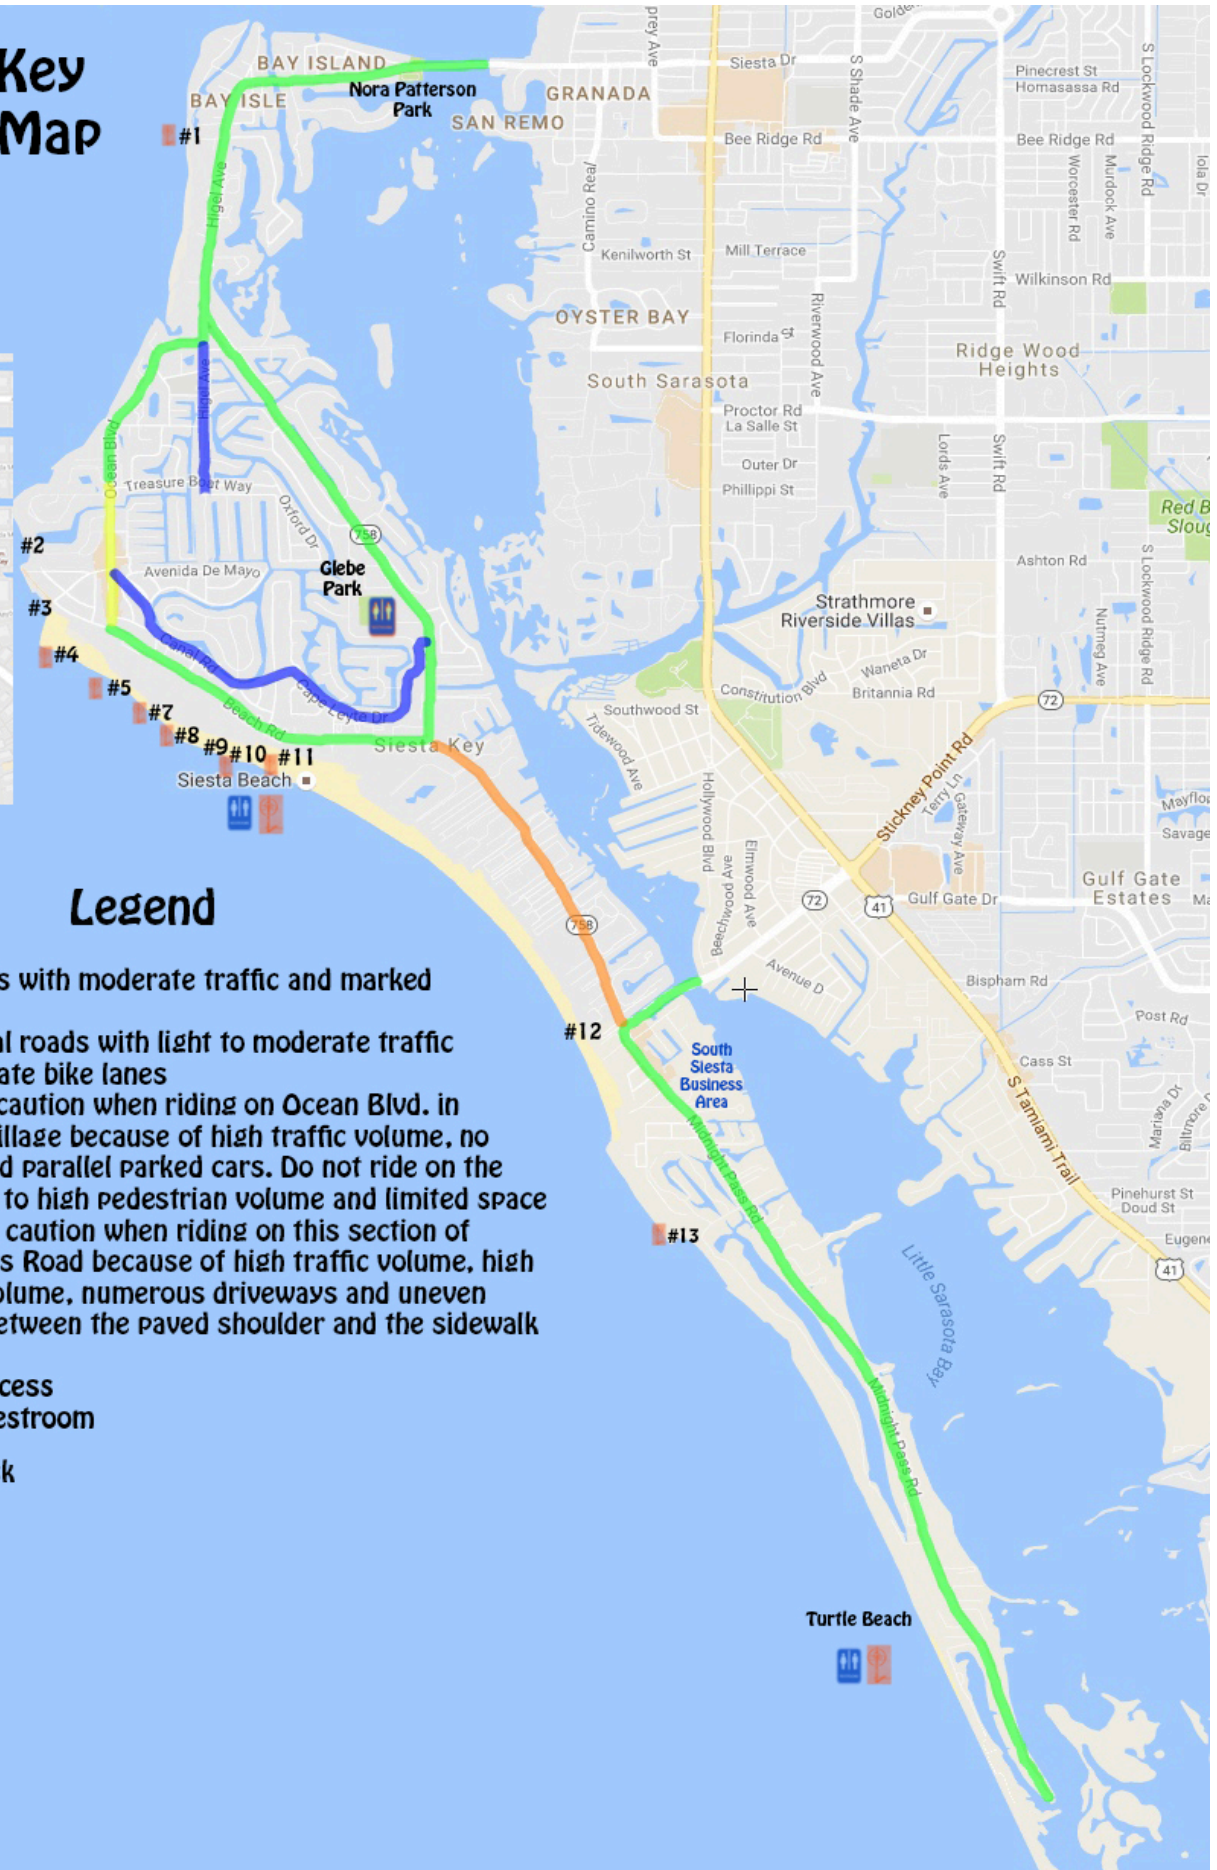

Siesta Key Bicycle Map

Siesta Key Village

Legend

- Green** - Roads with moderate traffic and marked bike lanes
- Blue** - Arterial roads with light to moderate traffic and no separate bike lanes
- Yellow** - Use caution when riding on Ocean Blvd. in Siesta Key Village because of high traffic volume, no bike lanes and parallel parked cars. Do not ride on the sidewalk due to high pedestrian volume and limited space
- Orange** - Use caution when riding on this section of Midnight Pass Road because of high traffic volume, high pedestrian volume, numerous driveways and uneven transitions between the paved shoulder and the sidewalk

- #** - Beach Access
- Public Restroom
- Bike Rack