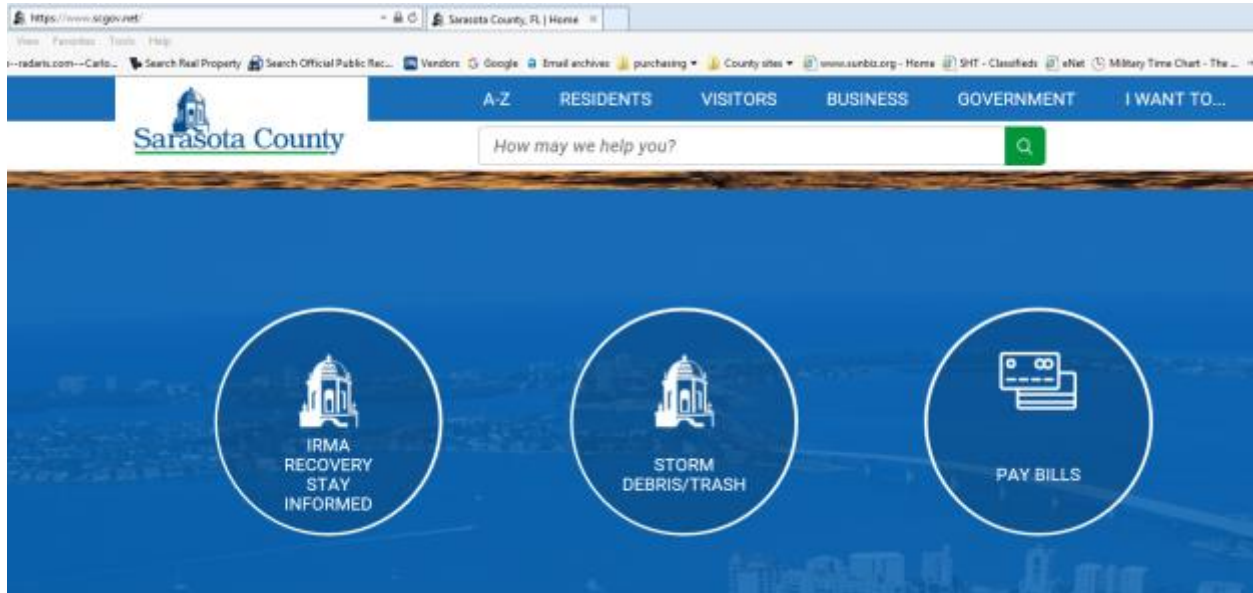

<https://www.scgov.net/government/irma-storm-debris>

[Government](#) » [Emergency Services](#) »

IRMA Storm Debris/Trash Services

Font Size:

[Storm Debris Pick-up Status Map is online](#)

Sarasota County has developed an interactive tool to show residents the collection schedule for Hurricane Irma debris.

Visit the [county's storm debris pick-up map](#) and enter your address into the search bar to see when you can tentatively expect pick-up in your neighborhood.

The [debris pick-up status map](#) will be updated daily.